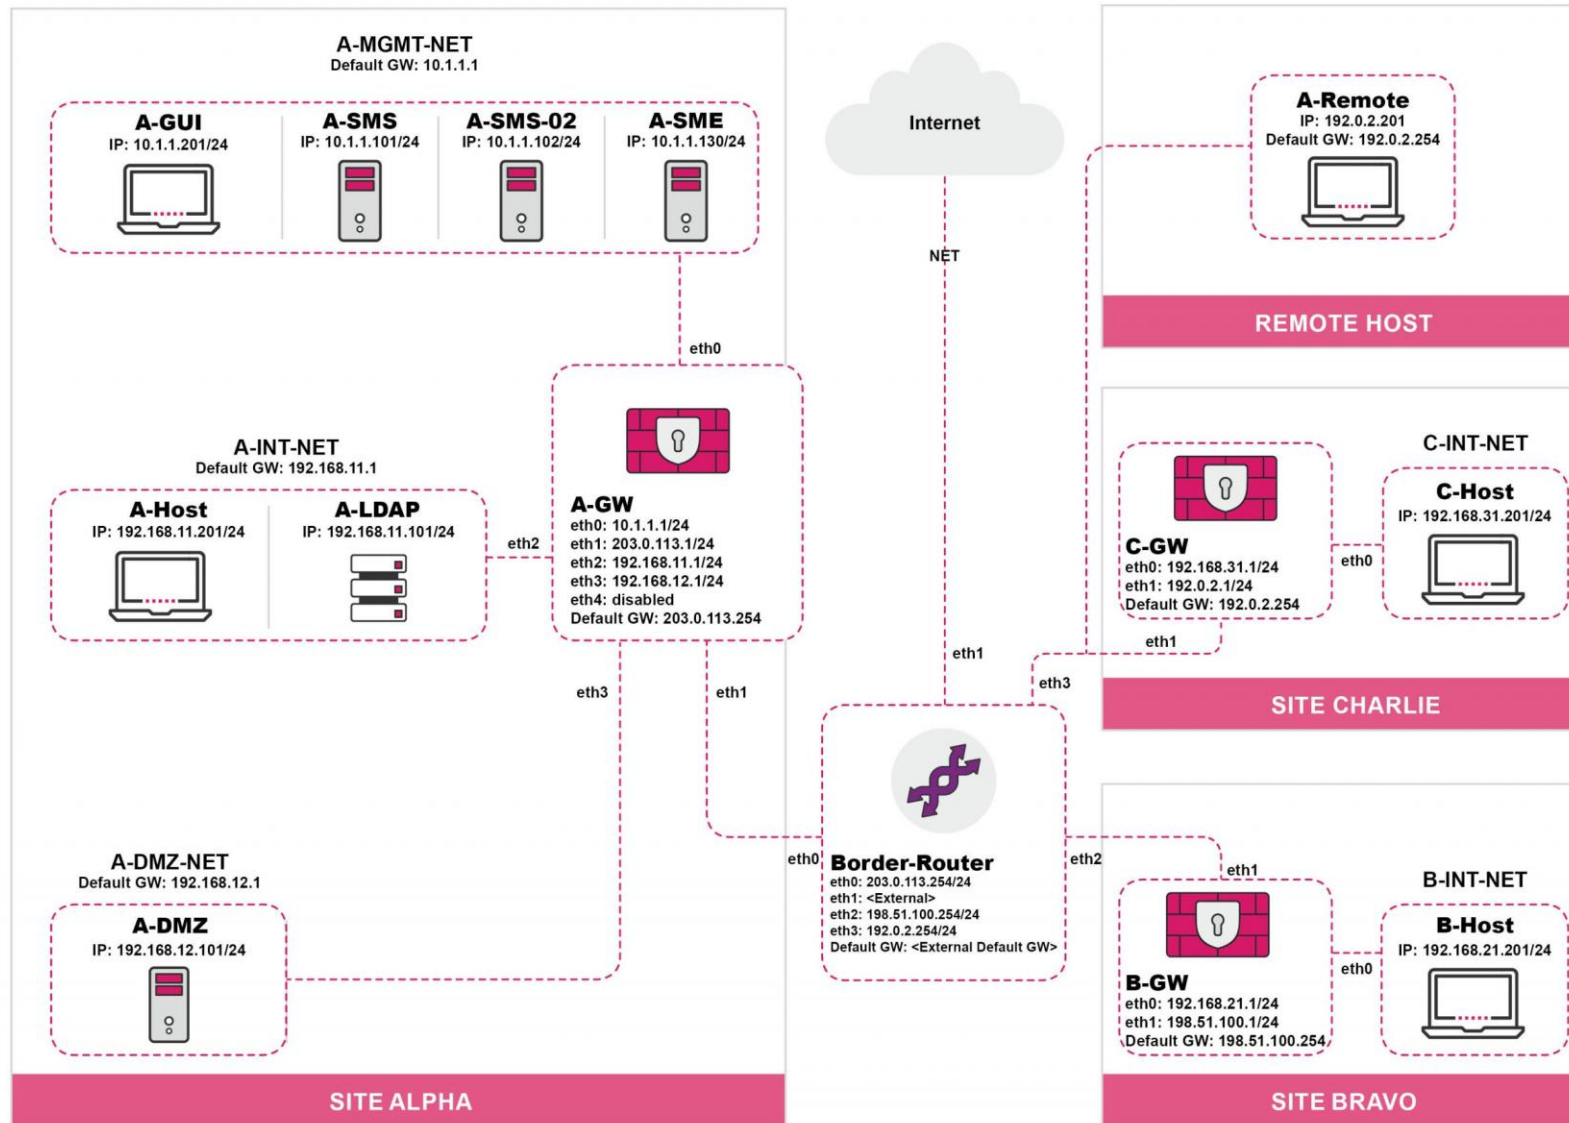

# CCSE R81.20 LAB TOPOLOGY 1

## CCSE R81.20 LAB TOPOLOGY 2